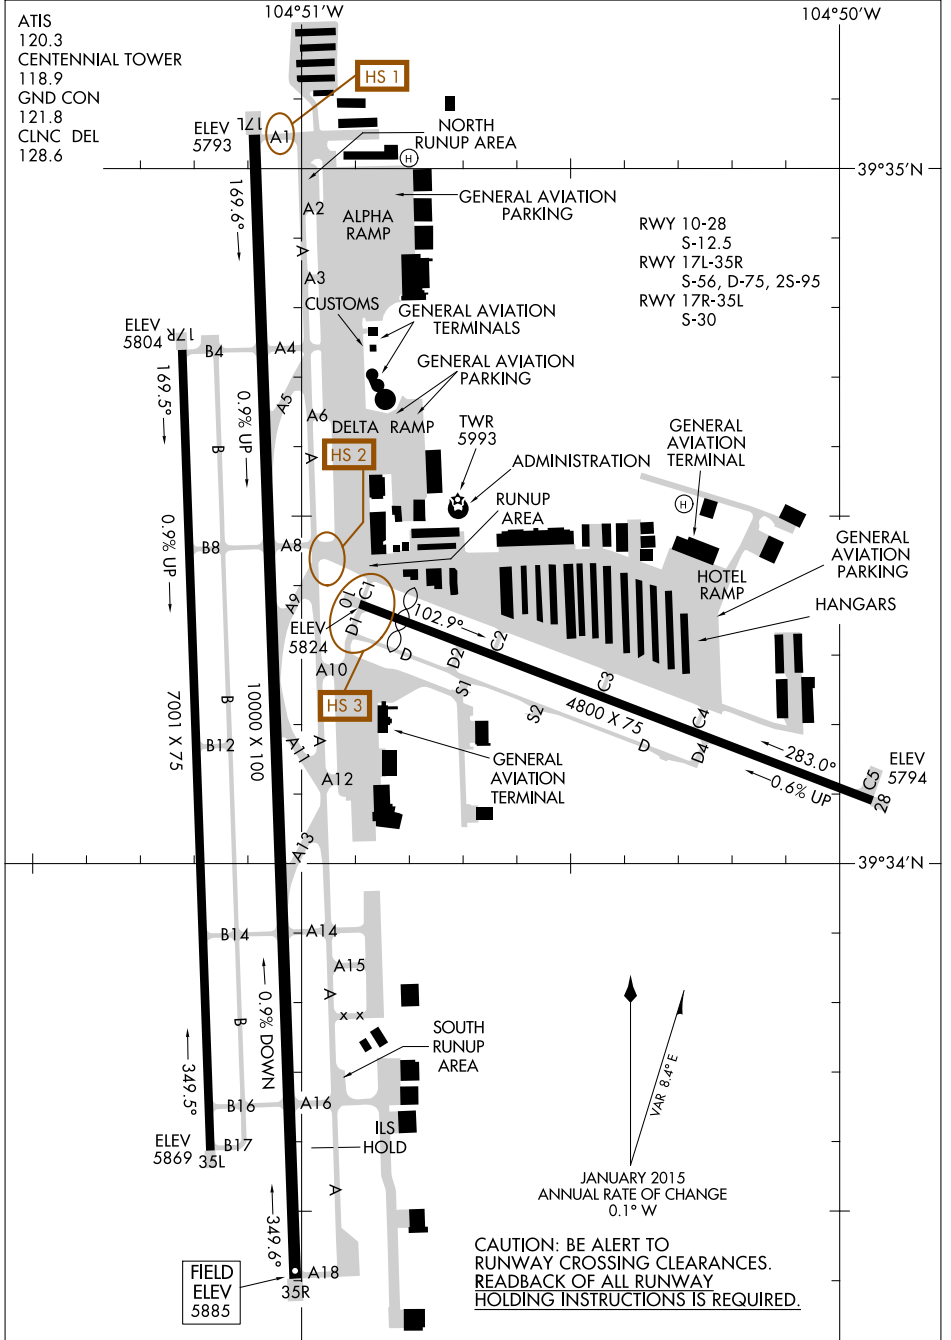

# AIRPORT DIAGRAM

AL-5715 (FAA)

CENTENNIAL (APA)  
DENVER, COLORADO

SW-1, 18 AUG 2016 to 15 SEP 2016

SW-1, 18 AUG 2016 to 15 SEP 2016

# AIRPORT DIAGRAM

DENVER, COLORADO  
CENTENNIAL (APA)